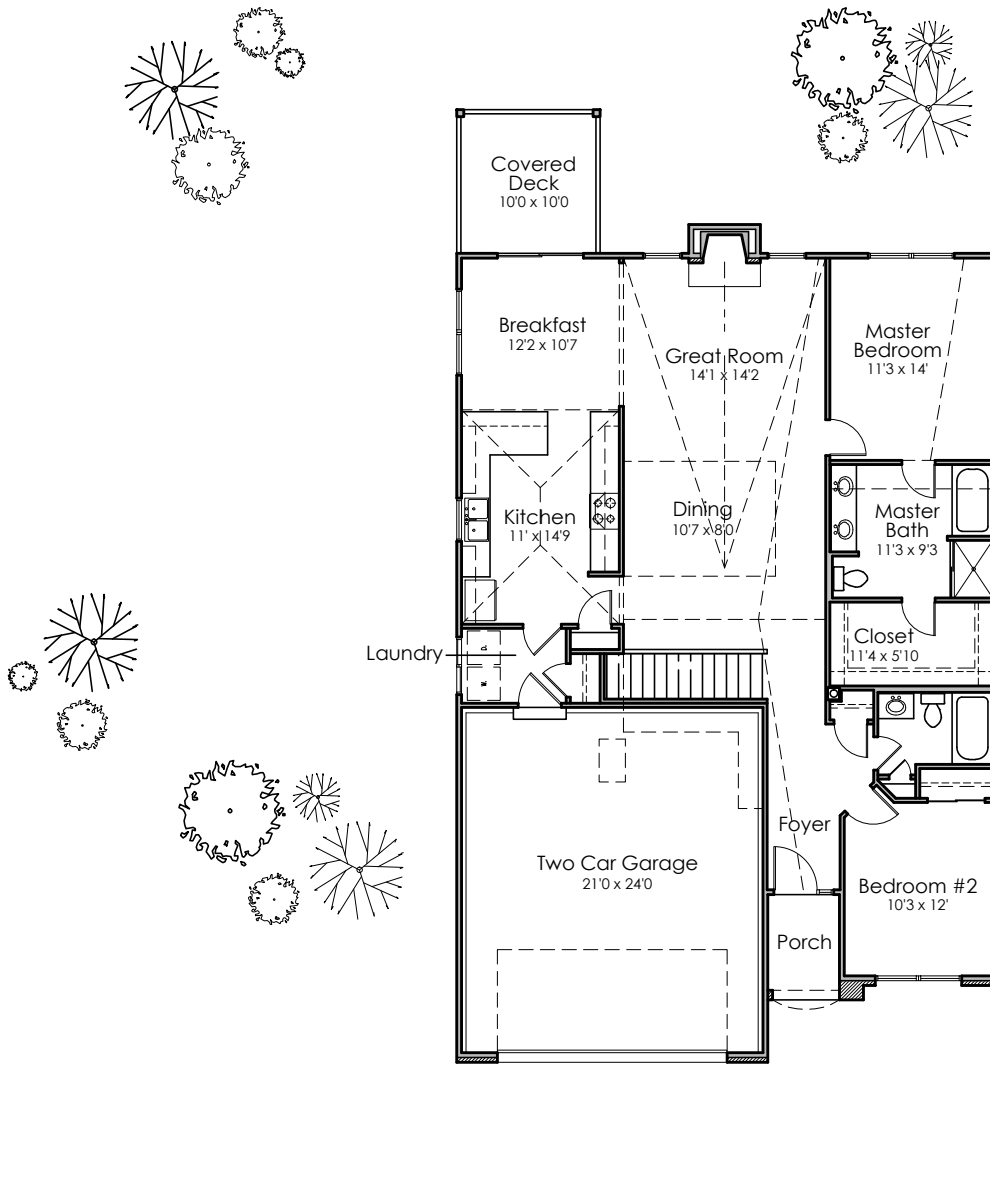

DAWSON

Main Floor Plan 1488 SF

All dimensions are approximate and may vary with elevation. Some features may not be available on all exteriors. Actual construction may vary slightly from marketing floor plan. Bickel Properties reserves the right to make improvements to the plans without notice. Some additional items may be optional.